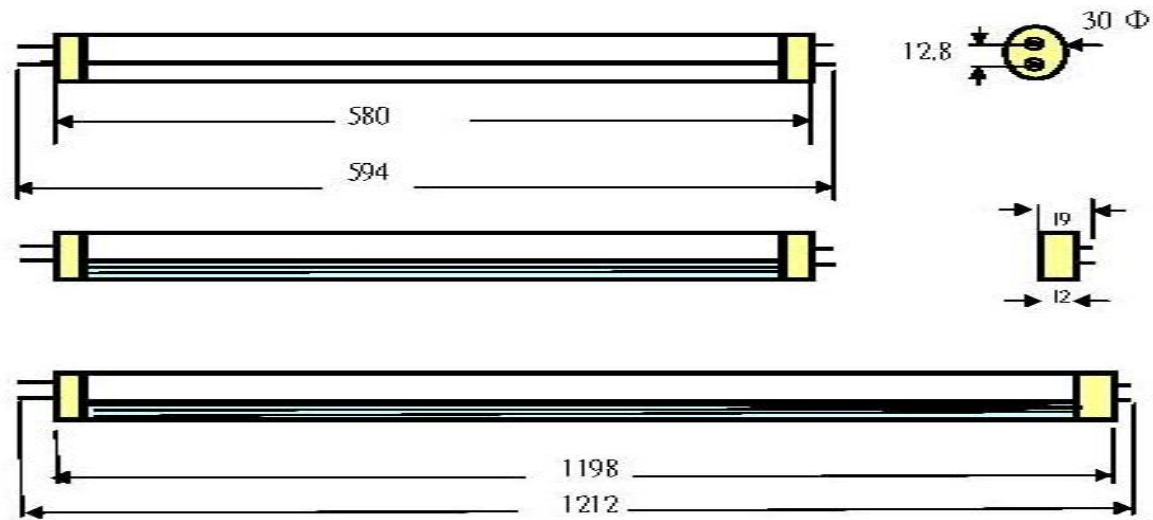

## package

Unit: m/m

**Lighting System**